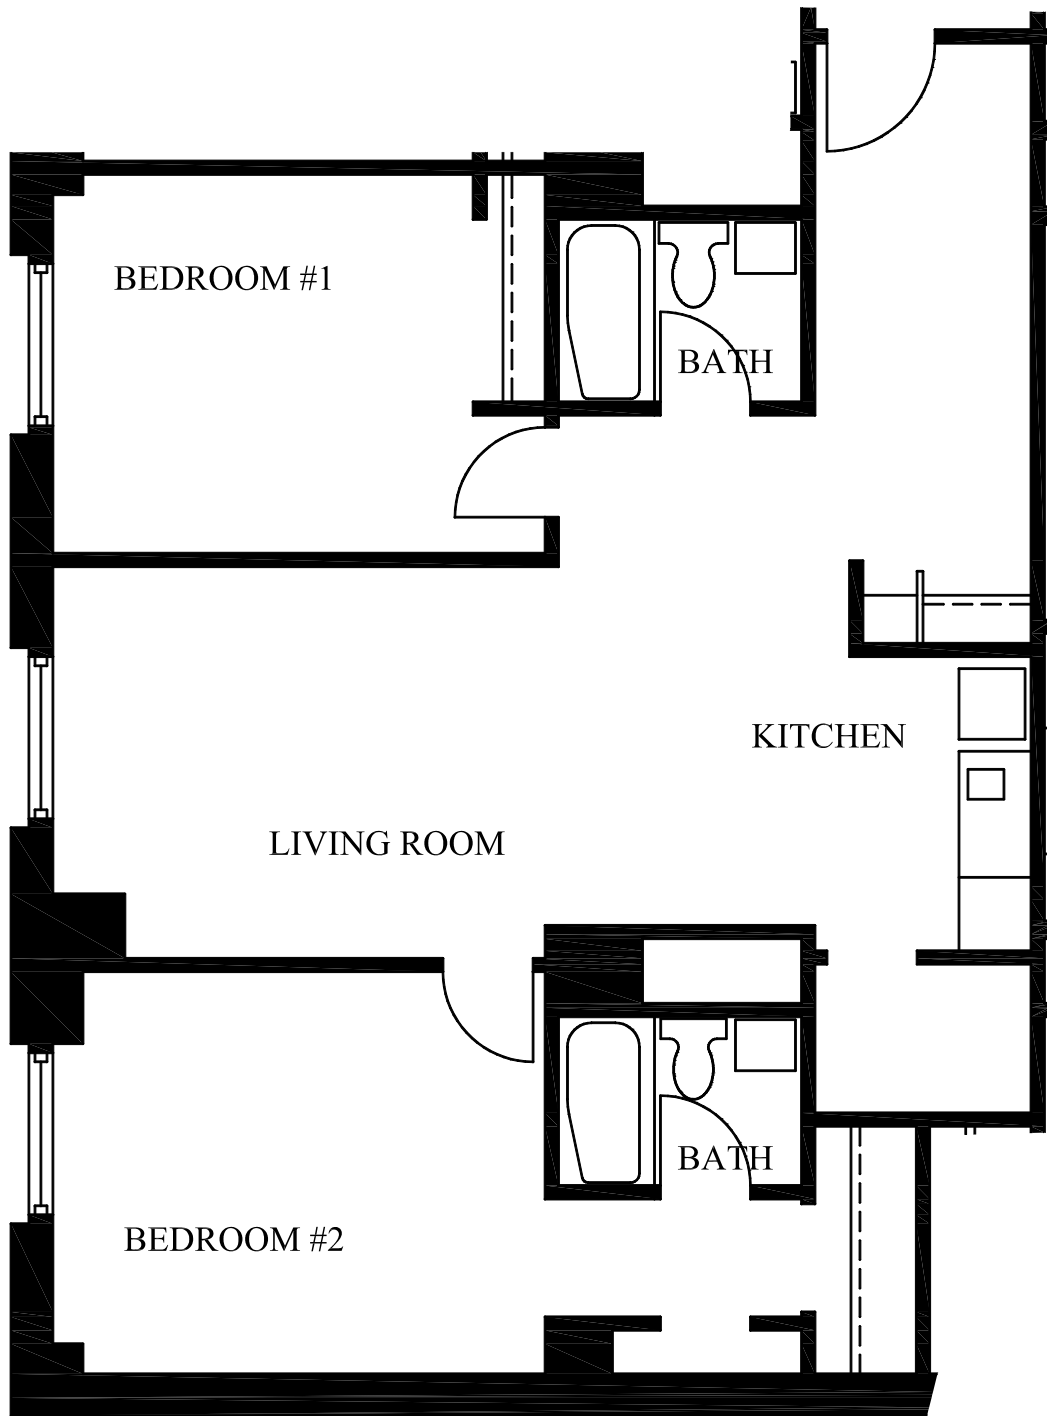

TYPICAL EFFICIENCY UNIT
405 SQUARE FEET

TYPICAL ONE BEDROOM UNIT
437 SQUARE FEET

TYPICAL ONE BEDROOM UNIT
627 SQUARE FEET

TWO BEDROOM UNIT
876 SQUARE FEET

**TWO BEDROOM ADA ACCESSIBLE UNIT
876 SQUARE FEET**