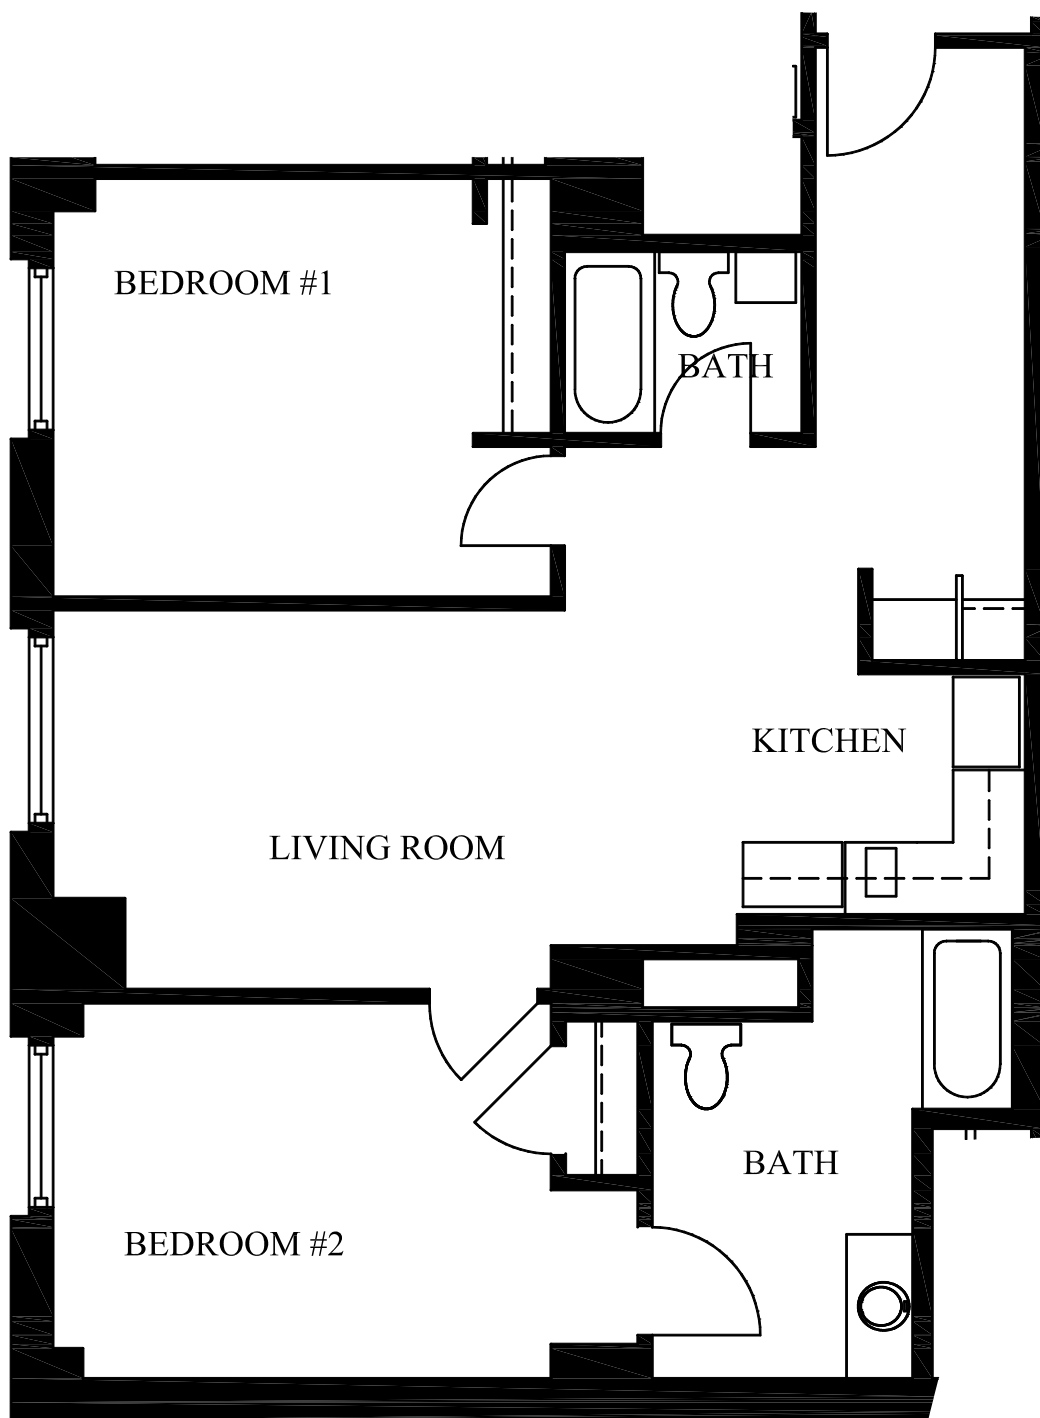

TYPICAL EFFICIENCY UNIT
405 SQUARE FEET

TYPICAL ONE BEDROOM UNIT
437 SQUARE FEET

TYPICAL ONE BEDROOM UNIT
627 SQUARE FEET

TWO BEDROOM UNIT
876 SQUARE FEET

**TWO BEDROOM ADA ACCESSIBLE UNIT
876 SQUARE FEET**