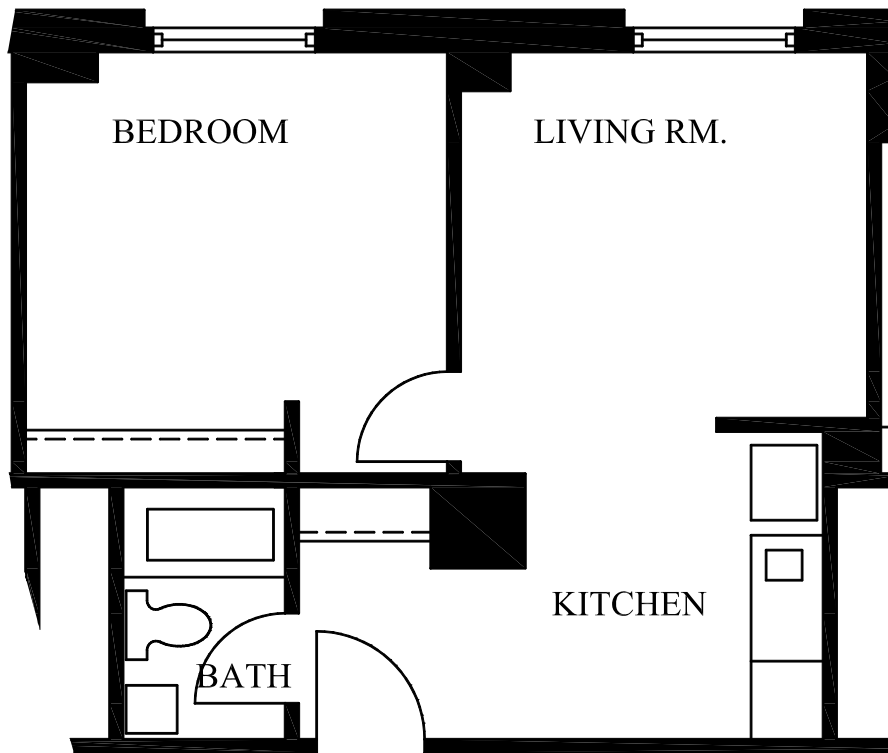

TYPICAL EFFICIENCY UNIT
405 SQUARE FEET

TYPICAL ONE BEDROOM UNIT
437 SQUARE FEET

TYPICAL ONE BEDROOM UNIT
627 SQUARE FEET

TWO BEDROOM UNIT
876 SQUARE FEET

**TWO BEDROOM ADA ACCESSIBLE UNIT
876 SQUARE FEET**